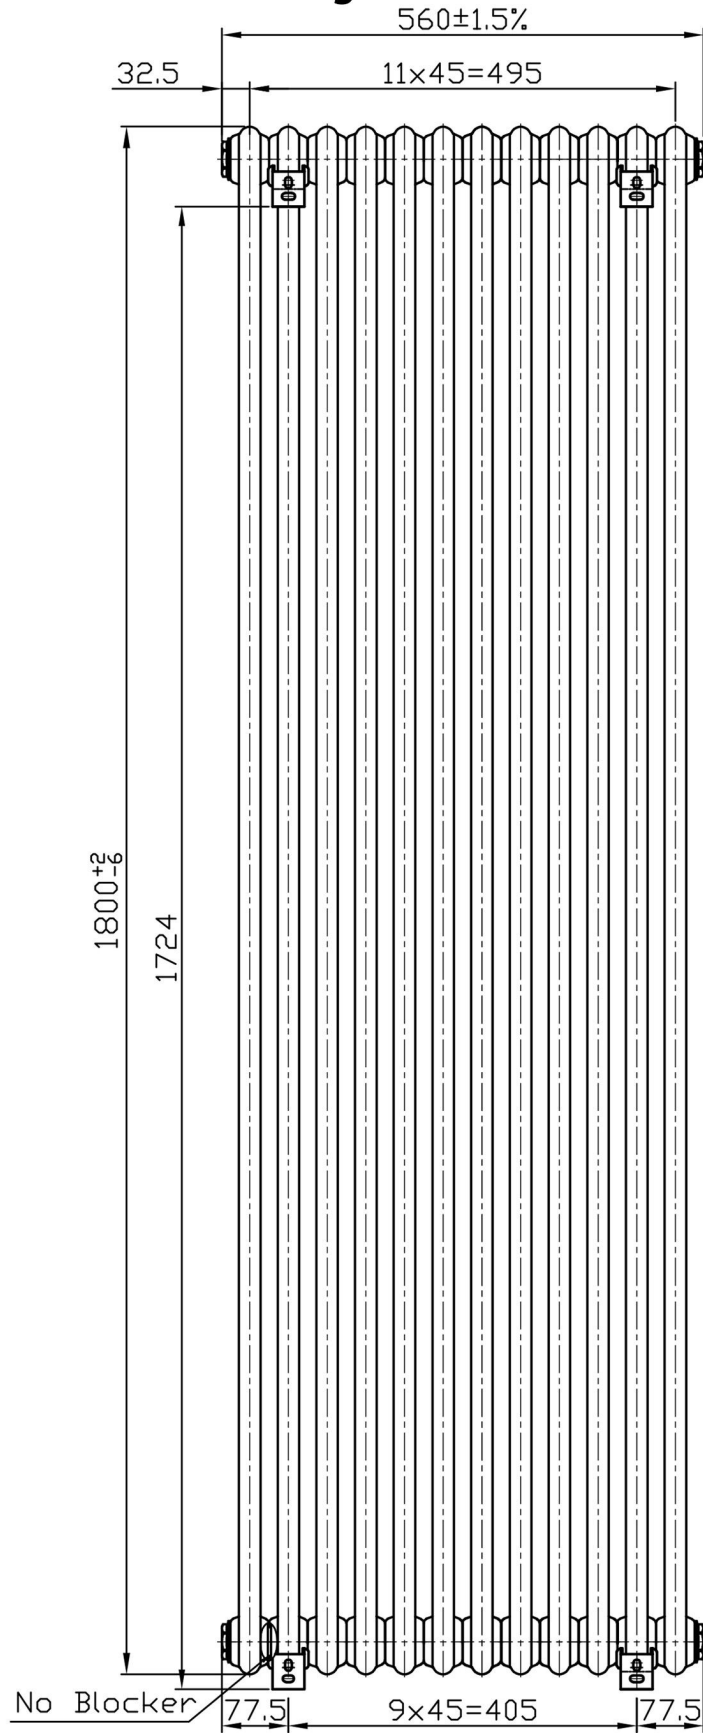

Imperia 3 Column Vertical 1800 x 560mm. Bare Metal Technical Drawing

Unit: mm

Eastbrook 
 Eastbrook Road, Gloucester GL4 3DB
 Technical Helpline : 01452 317890
 Mon - Fri / 8am - 5pm
 Email : technical@eastbrookco.com