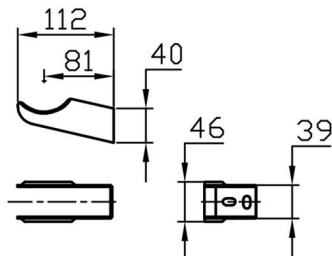

Imperia 3 Column Vertical 1800 x 560mm. Bare Metal Technical Drawing

Unit: mm

Eastbrook 
 Eastbrook Road, Gloucester GL4 3DB
 Technical Helpline : 01452 317890
 Mon - Fri / 8am - 5pm
 Email : technical@eastbrookco.com