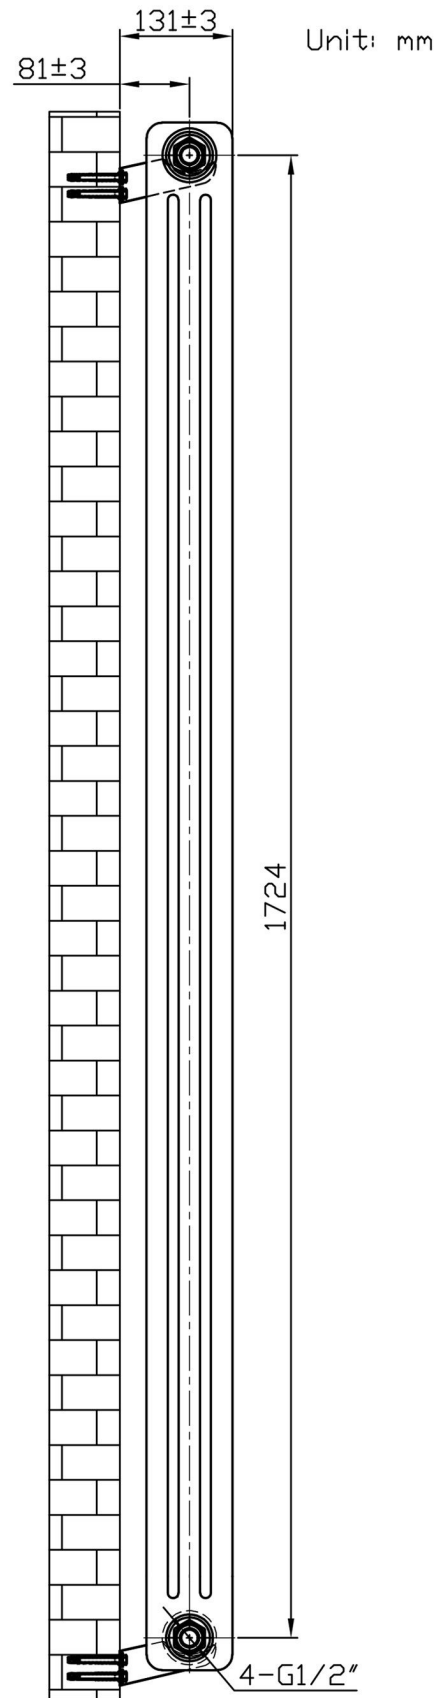

Imperia 3 Column Vertical 1800 x 560mm. Bare Metal Technical Drawing

Unit: mm

Eastbrook 
 Eastbrook Road, Gloucester GL4 3DB
 Technical Helpline : 01452 317890
 Mon - Fri / 8am - 5pm
 Email : technical@eastbrookco.com