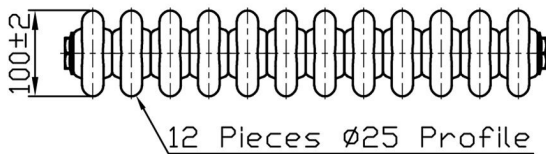

Imperia 3 Column Vertical 1800 x 560mm. Bare Metal Technical Drawing

Unit: mm

Eastbrook 
 Eastbrook Road, Gloucester GL4 3DB
 Technical Helpline : 01452 317890
 Mon - Fri / 8am - 5pm
 Email : technical@eastbrookco.com